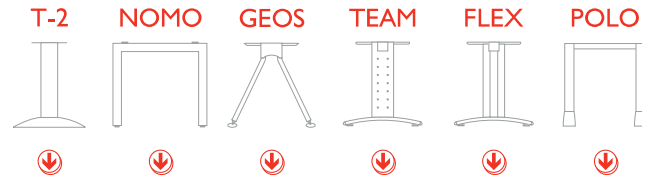

MEETING STOLY

SK-16	SK-17	SK-18	SK-19	SK-20	SK-21
7.535,-	6.955,-	6.086,-	6.408,-	6.408,-	5.262,-
.	.	.	.	.	.
SK-22	SK-23	SK-24	SK-25	SK-26	SK-27
7.673,-	9.927,-	7.190,-	7.512,-	7.512,-	6.702,-
.	.	.	.	.	.
SK-28	SK-29	-	-	-	SK-30
12.484,-	13.473,-				10.033,-
.	.	.	.	.	.
SK-31	SK-32	SK-33	SK-34	SK-35	SK-36
6.334,-	6.302,-	4.885,-	5.207,-	5.207,-	4.071,-