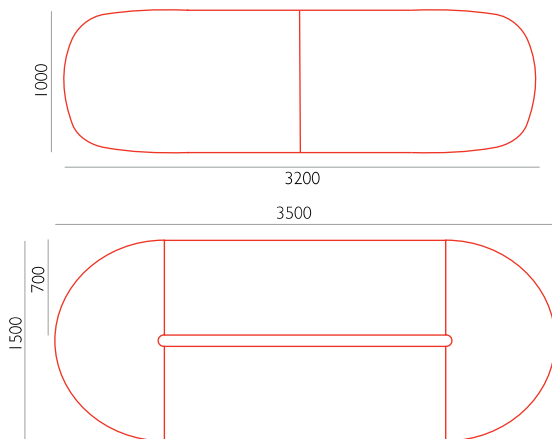

SESTAVY MEETING STOLU

SZ-1	SZ-2	SZ-3	SZ-4	SZ-5	SZ-6
10.718,-	10.723,-	8.593,-	9.076,-	9.076,-	8.193,-
.	.	.	.	.	.
-	-	SZ-7	SZ-8	SZ-9	-
		15.001,-	15.645,-	15.645,-