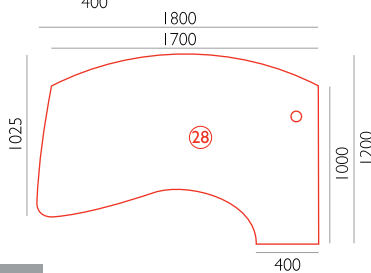

NO-28	GE-28	TM-28	FL-28	FL-28R	KM-28	KM-28M	AR-28	-	-
	6.219,-	6.265,-	6.569,-	6.569,-	7.328,-	5.506,-	5.801,-	5.451,-